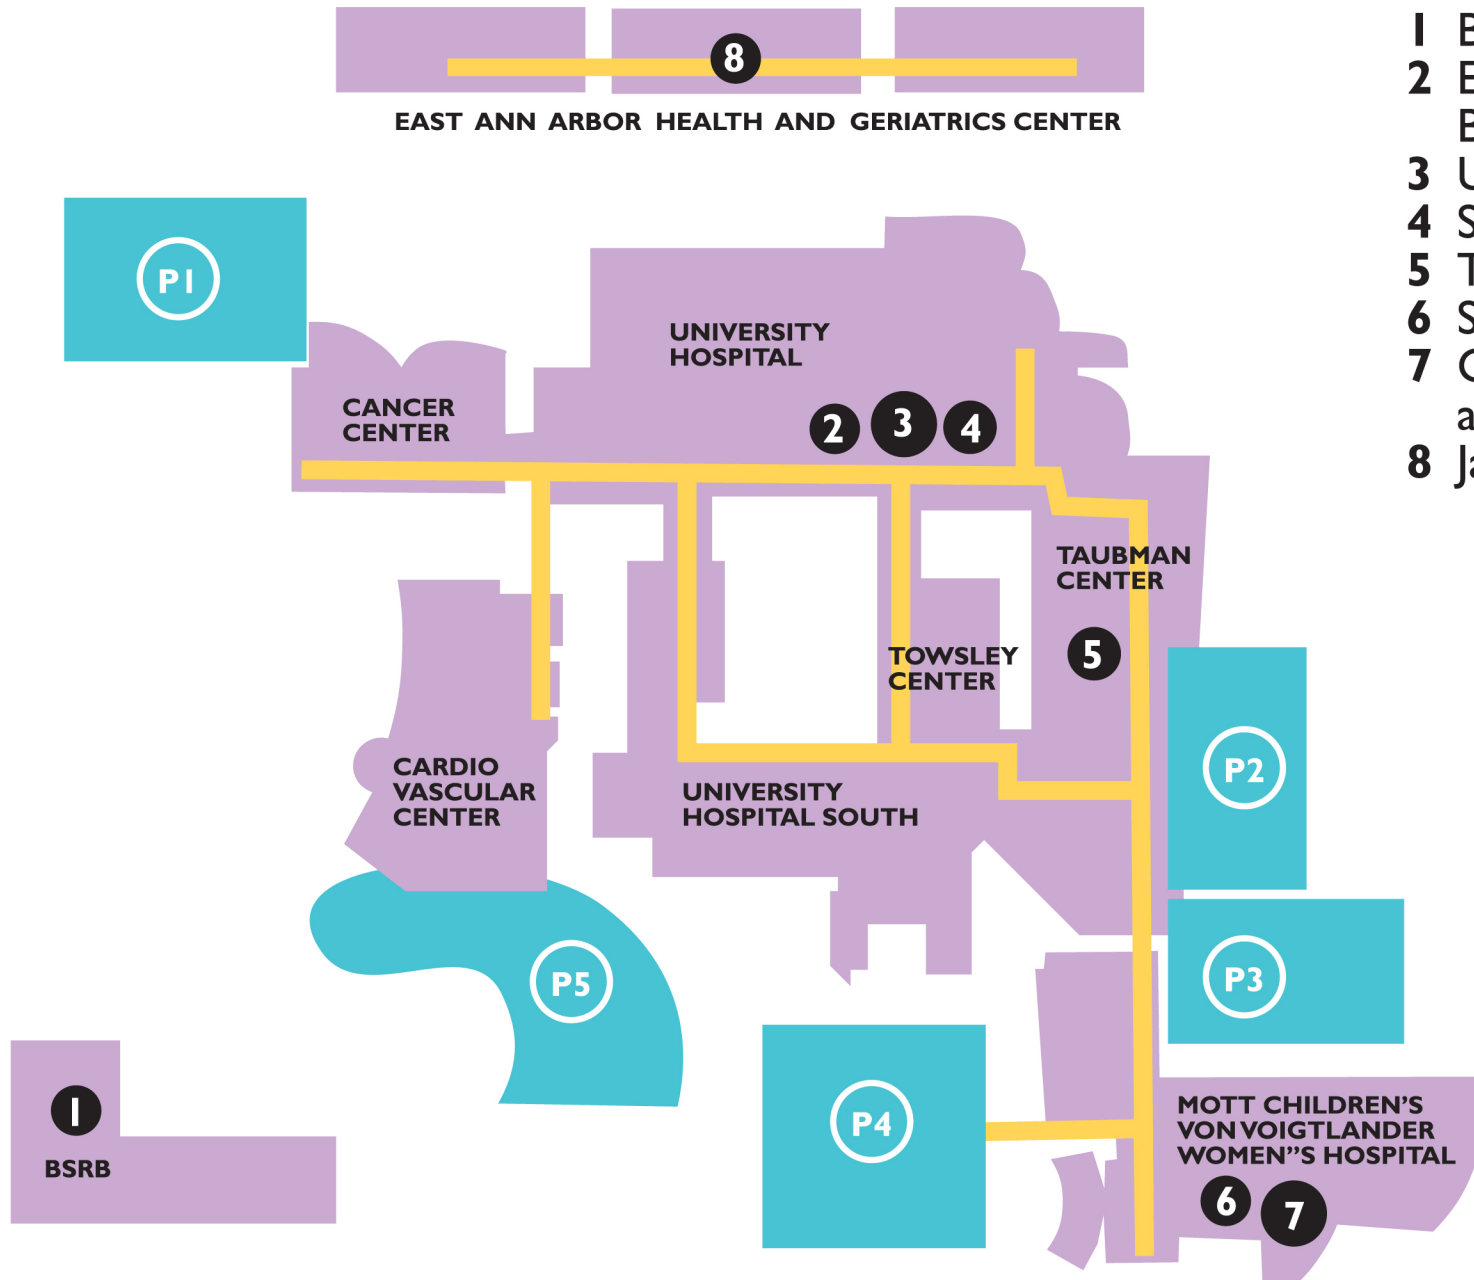

DINING OPTIONS AT THE MEDICAL CENTER CAMPUS

- 1 BSRB Java Spot
- 2 Einsteins Brother's Bagels
- 3 UH Market
- 4 Subway UH Market
- 5 Taubman Java Spot
- 6 Subway Mott Cafe
- 7 Get Away N Play Cafe at Mott
- 8 Java Spot East